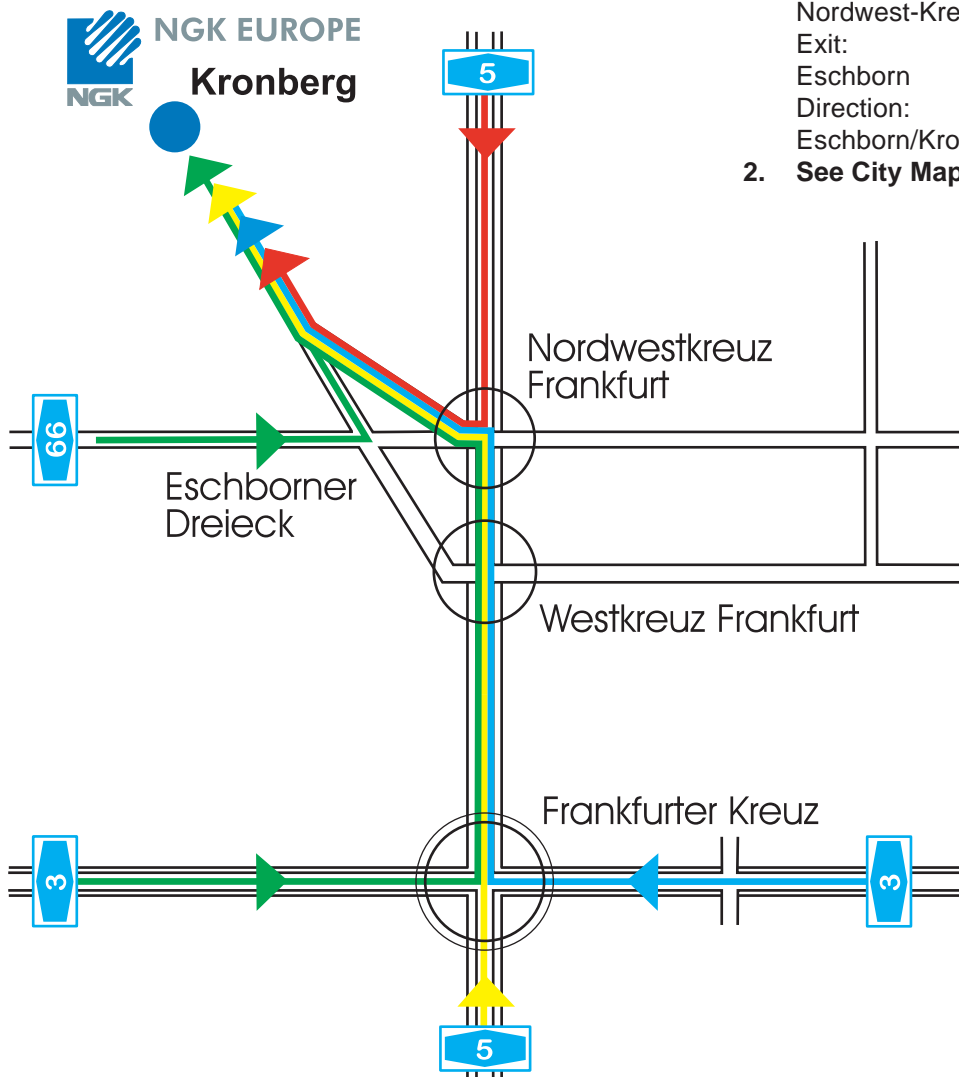

### Approach from North / South

1. **Interchange A5**  
Direction:  
Nordwest-Kreuz Frankfurt
2. **Interchange A66**  
Exit:  
Eschborn  
Direction:  
Eschborn/Kronberg
3. **See City Map Kronberg (last page)**

### Approach from East / West

1. **Interchange A3**  
Direction:  
Frankfurter Kreuz  
Nordwest-Kreuz Frankfurt
2. **Interchange A5 / A66**  
Exit:  
Eschborn  
Direction:  
Eschborn/Kronberg
3. **See City Map Kronberg (last page)**

### Approach from East / West

1. **Interchange A66**  
Nordwest-Kreuz Frankfurt  
Exit:  
Eschborn  
Direction:  
Eschborn/Kronberg
2. **See City Map Kronberg (last page)**

### Approach from West

1. **Interchange A3**  
Direction:  
Frankfurter Kreuz
2. **Interchange A5**  
Direction:  
Kassel  
Nordwest-Kreuz Frankfurt  
Exit:  
Eschborn  
Direction:  
Eschborn/Kronberg
3. **See City Map Kronberg (last page)**