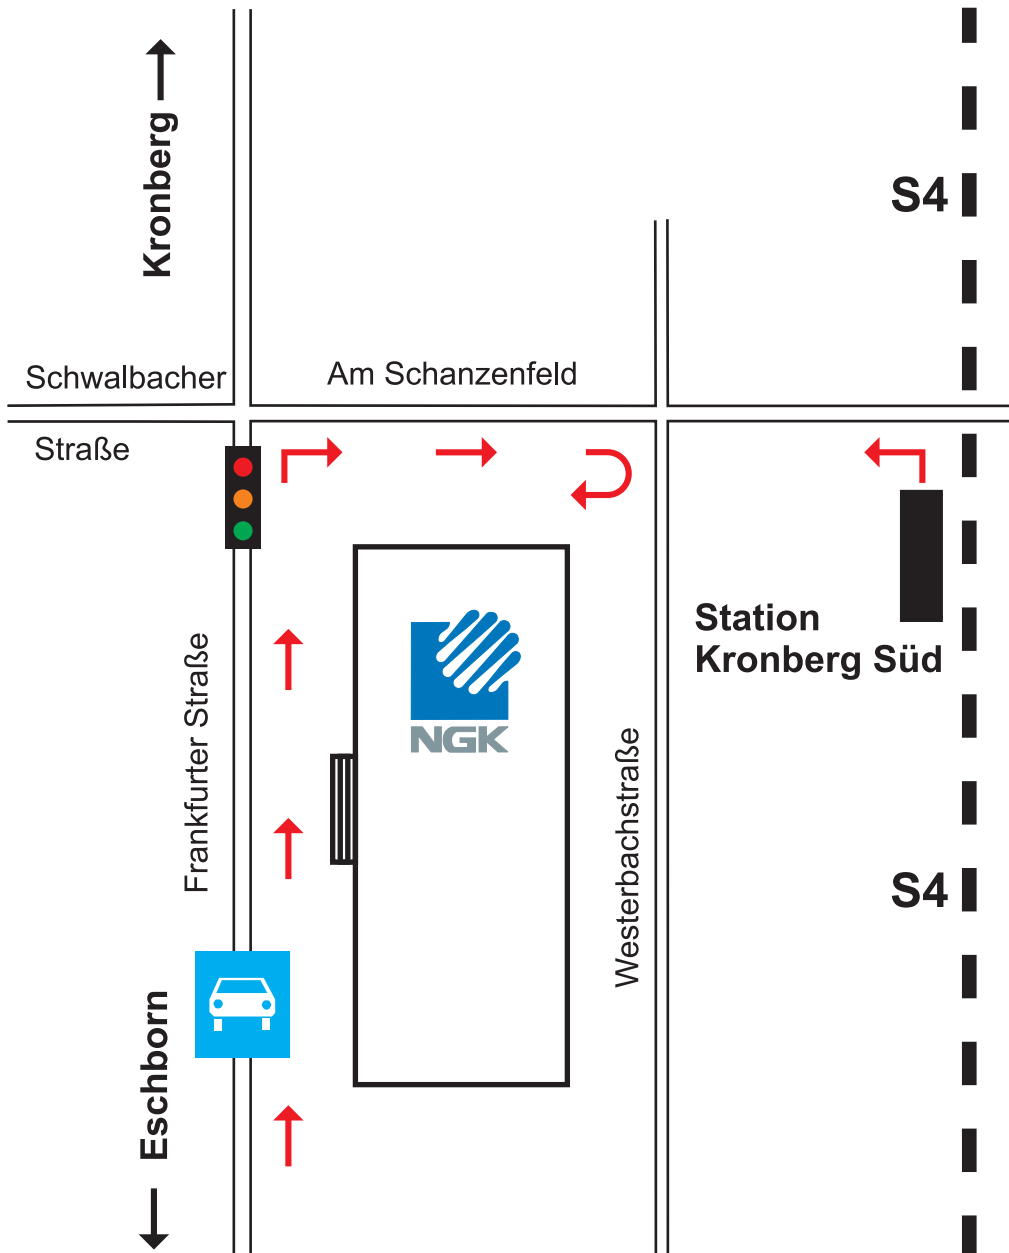

Directions from Frankfurt International Airport

Approach with car

1. **Frankfurter Straße**
  at traffic light:
  turn right to
2. **Am Schanzenfeld**
  at traffic light:
  turn right to
3. **Westerbachstraße**

Approach with city railway S4

1. **Station Kronberg Süd**
  direct way to:
2. **Westerbachstraße**