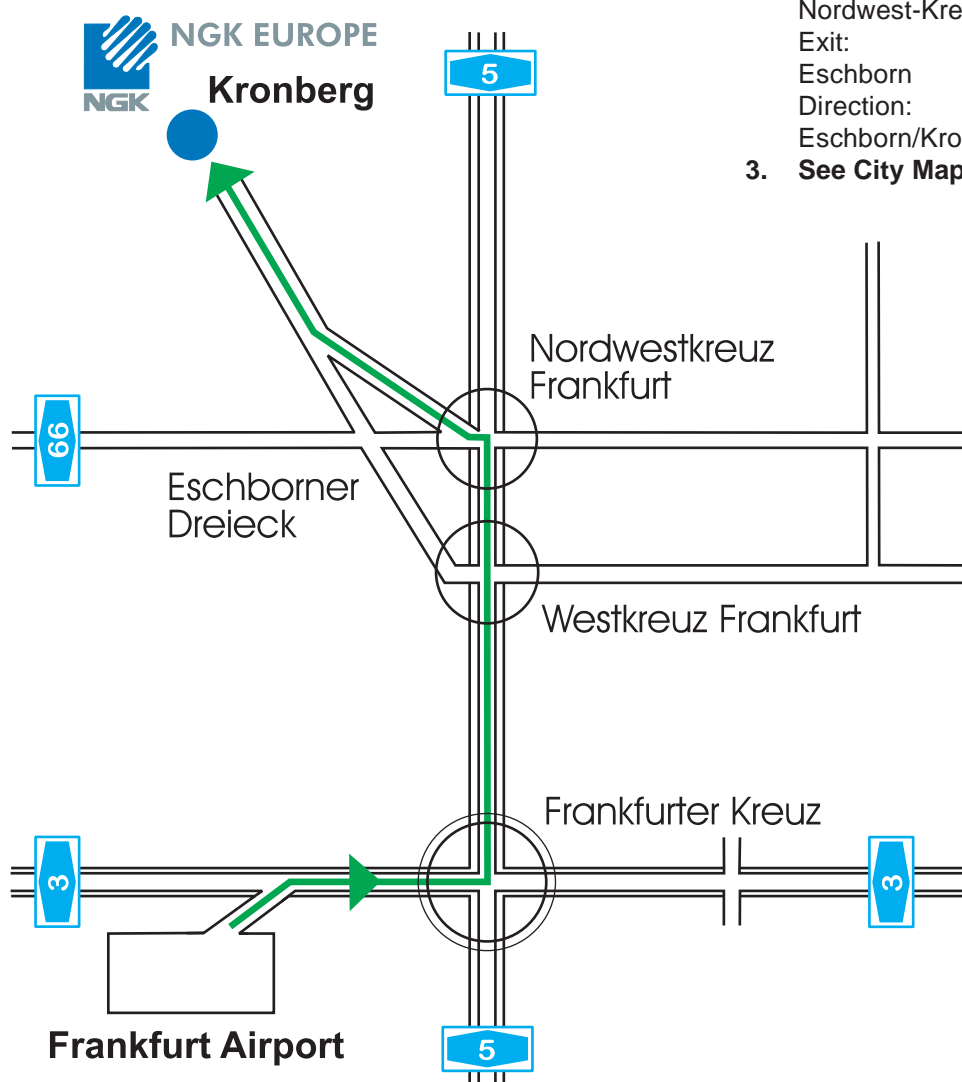

### Approach from East / West

1. **Interchange A3**  
Direction:  
Frankfurter Kreuz  
Nordwest-Kreuz Frankfurt
2. **Interchange A5 / A66**  
Exit:  
Eschborn  
Direction:  
Eschborn/Kronberg
3. **See City Map Kronberg (last page)**

### Approach from East / West

1. **Interchange A66**  
Nordwest-Kreuz Frankfurt  
Exit:  
Eschborn  
Direction:  
Eschborn/Kronberg
2. **See City Map Kronberg (last page)**

## Directions from Frankfurt International Airport

### Approach from West

1. **Interchange A3**  
Direction:  
Frankfurter Kreuz
2. **Interchange A5**  
Direction:  
Kassel  
Nordwest-Kreuz Frankfurt  
Exit:  
Eschborn  
Direction:  
Eschborn/Kronberg
3. **See City Map Kronberg (last page)**