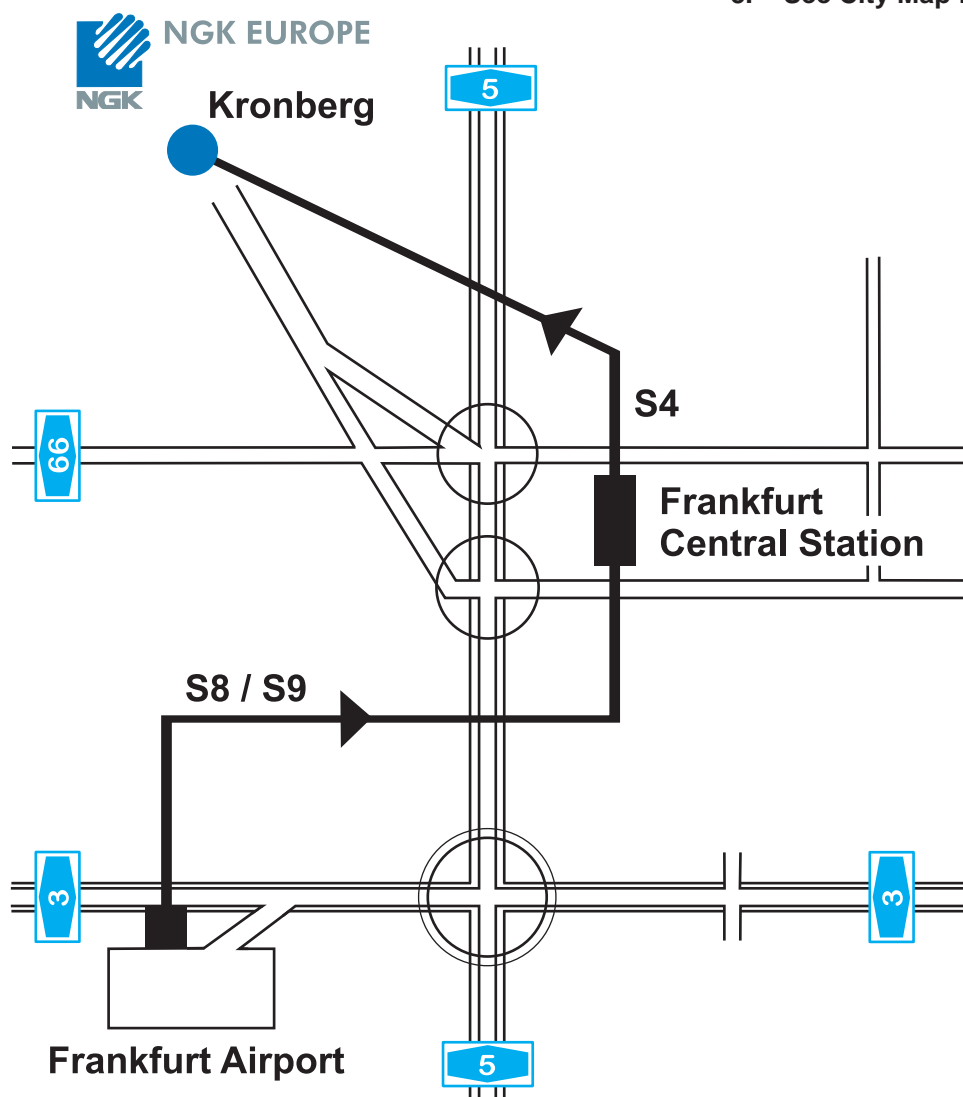

Directions for Railroad

Airport to Kronberg

1. **Airport to Central Station**
  City railway:
  S8 or S9
2. **Central Station to Kronberg**
  City railway:
  S4
  Exit:
  Kronberg Süd
3. **See City Map Kronberg (last page)**